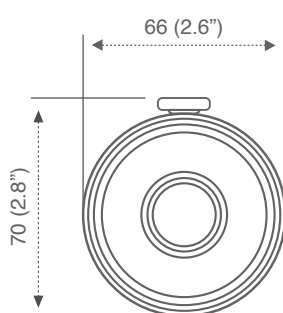

- HD 1.0 MegaPixel 1/3" CMOS imaging device
 - H.264/MJPEG video compression, dual-stream encoding
 - 720 (1280 x 720) @ max 30 fps
 - Digital WDR, Day / Night (ICR), AWB, 3DNR, AGC, BLC
 - IR distance 30m
- Built-in 3.6mm lens
 - WiFi support
 - 12V DC
 - IP66 weatherproof
 - ONVIF compliant
 - Built-in web server, CMS, smartphone support

Best used in

- 
Organisations & Offices
- 
Industries
- 
Shops & Outlets
- 
Homes

SPECIFICATIONS

Model	B720W	
CAMERA		
Imaging Device	1/4" 1.0 Megapixel progressive scan CMOS	
Effective Pixels	1280(H)x720(V)	
Scanning System	Progressive	
Electronic Shutter Speed	Auto/Manual 1/3(4)~1/10000	
Min. Illumination	Color: 0.01Lux/F1.8 ; 0Lux (IR on)	
S/N Ratio	More than 50dB	
Video Output	N/A	
CAMERA FEATURES		
IR Distance	30m (98ft)	
Day/Night	Auto (ICR) / Color / B/W	
Video Parameters	BLC /HLC /DWDR	
White Balance	Auto/Manual	
Gain Control	Auto/Manual	
Digital Noise Reduction	3D	
Privacy Masking	Up to 4 areas	
LENS		
Focal Length	3.6mm (6mm optional)	
Max . Aperture	F1.8(F1.8)	
Focus Control	Manual	
Angle of View	H: 59°(37°)	
Lens Type	Fixed lens	
Mount Type	Board - in Type	
VIDEO		
Compression	H.264B/H.264/MJPEG	
Resolution	720P(1280 × 720)/D1(704 × 576/704 × 480) /CIF(352 × 288/352 × 240)	
Frame Rate	Main Stream	720P(1 ~ 25/30fps)
	Sub Stream	D1/CIF(1 ~ 25/30fps)
Bit Rate	H.264: 448K ~ 8192Kbps	
AUDIO		
Compression	N/A	
Interface	N/A	
NETWORK		
Ethernet	RJ-45 (10/100Base-T)	
Wi-Fi	Wi-Fi(IEEE802.11b/g/n)	
Wi-Fi Range	50m(open field)	
Protocol	IPv4/IPv6, HTTP, HTTPS, TCP/IP, UDP, UPnP, ICMP, IGMP, RTSP, RTP, SMTP, NTP, DHCP, DNS, PPPOE, DDNS, FTP, IP Filter, QoS	
Compatibility	ONVIF, CGI	
Max. User Access	5 users	
Mobile apps	iPhone, iPad, Android	
GENERAL		
Input Voltage / Current	DC12V	
Power Consumption	< 6.5W	
Operating Temperature / Humidity	-30°C~+50°C (-22°F~+122°F), Less than 95%RH	
Protection Degree	IP66	
Dimensions	Φ70 × 66 × 155mm (2.8 × 2.6 × 6.1")	
Weight	0.42Kg (0.93lb)	

DIMENSIONS

Unit: mm (inch)