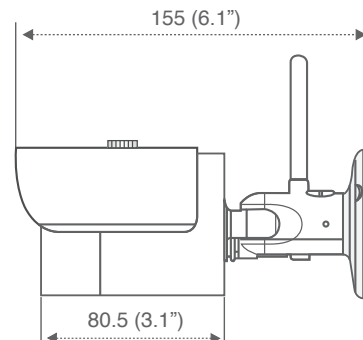

- HD 1.0 MegaPixel 1/3" CMOS imaging device
 - H.264/MJPEG video compression, dual-stream encoding
 - 720 (1280 x 720) @ max 30 fps
 - Digital WDR, Day / Night (ICR), AWB, 3DNR, AGC, BLC
 - IR distance 30m
- Built-in 3.6mm lens
 - WiFi support
 - 12V DC
 - IP66 weatherproof
 - ONVIF compliant
 - Built-in web server, CMS, smartphone support

Best used in

- 
Organisations & Offices
- 
Industries
- 
Shops & Outlets
- 
Homes

SPECIFICATIONS

Model	B720W	
CAMERA		
Imaging Device	1/4" 1.0 Megapixel progressive scan CMOS	
Effective Pixels	1280(H)x720(V)	
Scanning System	Progressive	
Electronic Shutter Speed	Auto/Manual 1/3(4)~1/10000	
Min. Illumination	Color: 0.01Lux/F1.8 ; 0Lux (IR on)	
S/N Ratio	More than 50dB	
Video Output	N/A	
CAMERA FEATURES		
IR Distance	30m (98ft)	
Day/Night	Auto (ICR) / Color / B/W	
Video Parameters	BLC /HLC /DWDR	
White Balance	Auto/Manual	
Gain Control	Auto/Manual	
Digital Noise Reduction	3D	
Privacy Masking	Up to 4 areas	
LENS		
Focal Length	3.6mm (6mm optional)	
Max . Aperture	F1.8(F1.8)	
Focus Control	Manual	
Angle of View	H: 59°(37°)	
Lens Type	Fixed lens	
Mount Type	Board - in Type	
VIDEO		
Compression	H.264B/H.264/MJPEG	
Resolution	720P(1280 × 720)/D1(704 × 576/704 × 480) /CIF(352 × 288/352 × 240)	
Frame Rate	Main Stream	720P(1 ~ 25/30fps)
	Sub Stream	D1/CIF(1 ~ 25/30fps)
Bit Rate	H.264: 448K ~ 8192Kbps	
AUDIO		
Compression	N/A	
Interface	N/A	
NETWORK		
Ethernet	RJ-45 (10/100Base-T)	
Wi-Fi	Wi-Fi(IEEE802.11b/g/n)	
Wi-Fi Range	50m(open field)	
Protocol	IPv4/IPv6, HTTP, HTTPS, TCP/IP, UDP, UPnP, ICMP, IGMP, RTSP, RTP, SMTP, NTP, DHCP, DNS, PPPOE, DDNS, FTP, IP Filter, QoS	
Compatibility	ONVIF, CGI	
Max. User Access	5 users	
Mobile apps	iPhone, iPad, Android	
GENERAL		
Input Voltage / Current	DC12V	
Power Consumption	< 6.5W	
Operating Temperature / Humidity	-30°C~+50°C (-22°F~+122°F), Less than 95%RH	
Protection Degree	IP66	
Dimensions	Φ70 × 66 × 155mm (2.8 × 2.6 × 6.1")	
Weight	0.42Kg (0.93lb)	

DIMENSIONS

Unit: mm (inch)